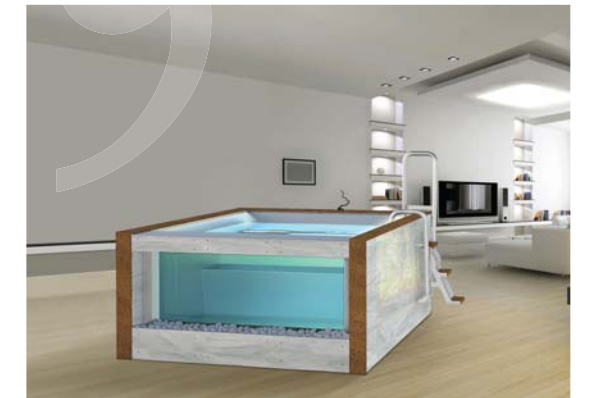

A modular design ... that adapts to you

The use of **high-quality materials** such as stainless steel, exotic wood and glass are crucial to our vision of the aqua lounge. We wanted to get as far away as possible from the traditional industrially-moulded free-standing pools. This is why we've developed **two models, both of which are available in several different lengths: Aqualounge** (a bench and a bar) and **Allure** (two benches). These will fit right into your home and interior design scheme thanks to a **wide range of siding and textures**, which you can modify as often as you want.*

Choose from over 90 different finishes and create the perfect ambience for your home.

*a wide range of options are available. For more information, please call us at 09 84 48 35 94.