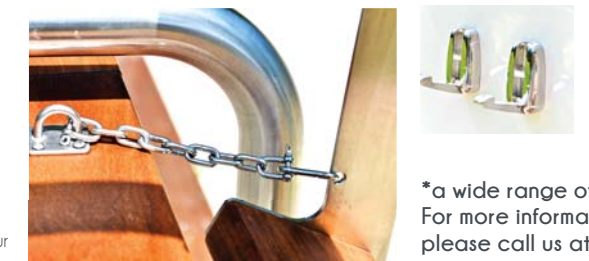

A modular design ... that adapts to you

The use of **high-quality materials** such as stainless steel, exotic wood and glass are crucial to our vision of the aqua lounge. We wanted to get as far away as possible from the traditional industrially-moulded free-standing pools. This is why we've developed **two models, both of which are available in several different lengths: Aqualounge** (a bench and a bar) and **Allure** (two benches). These will fit right into your home and interior design scheme thanks to a **wide range of siding and textures**, which you can modify as often as you want.*

Choose from over 90 different finishes and create the perfect ambience for your home.

*a wide range of options are available. For more information, please call us at 09 84 48 35 94.